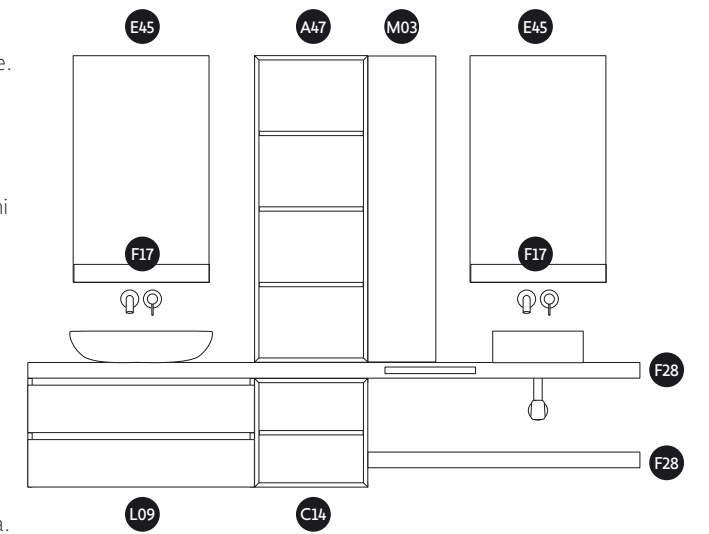

17

EN – Line Mitred Structure. Mitred notch. 5 cm. KYRYA countertop 9005 Matt Select. Verona and Pompei basins. Shelf with rail. Steel towel rail. Ambient Led mirror. 7032 & 9005 Matt Select finish.

IT – Struttura Linea Inglete. Gola Inglete. Top KYRYA spessore 5 cm. Select Mate 9005. Lavabo Verona e Pompei. Mensola con corrimano. Portasciugamani d'acciaio. Specchio Luna Ambiente. Finitura Select Mate 7032 e 9005.

ES – Estructura Línea Inglete. Uñero Inglete. Encimera KYRYA grosor 5 cm. Select Mate 9005. Lavabo Verona y Pompei. Repisa con barandilla. Toallero de acero. Luna Led Ambiente. Acabado Select Mate 7032 y 9005.

FR – Structure Ligne Onglet. Prise de main Onglet. Plan de toilette KYRYA épaisseur 5 cm. Select Mat 9005. Vasque Verona et Pompei. Étagère avec balustrade. Porte-serviette en acier. Miroir Led Ambiente. Finition Select Mat 7032 et 9005.

PT – Estructura Línea Inglete. Puxador Integrado Inglete. Bancada KYRYA espessura 5 cm. Select Mate 9005. Lavatório Verona e Pompei. Prateleira. Toalheiro de aço. Espelho Led Ambiente. Acabamento Select Mate 7032 e 9005.