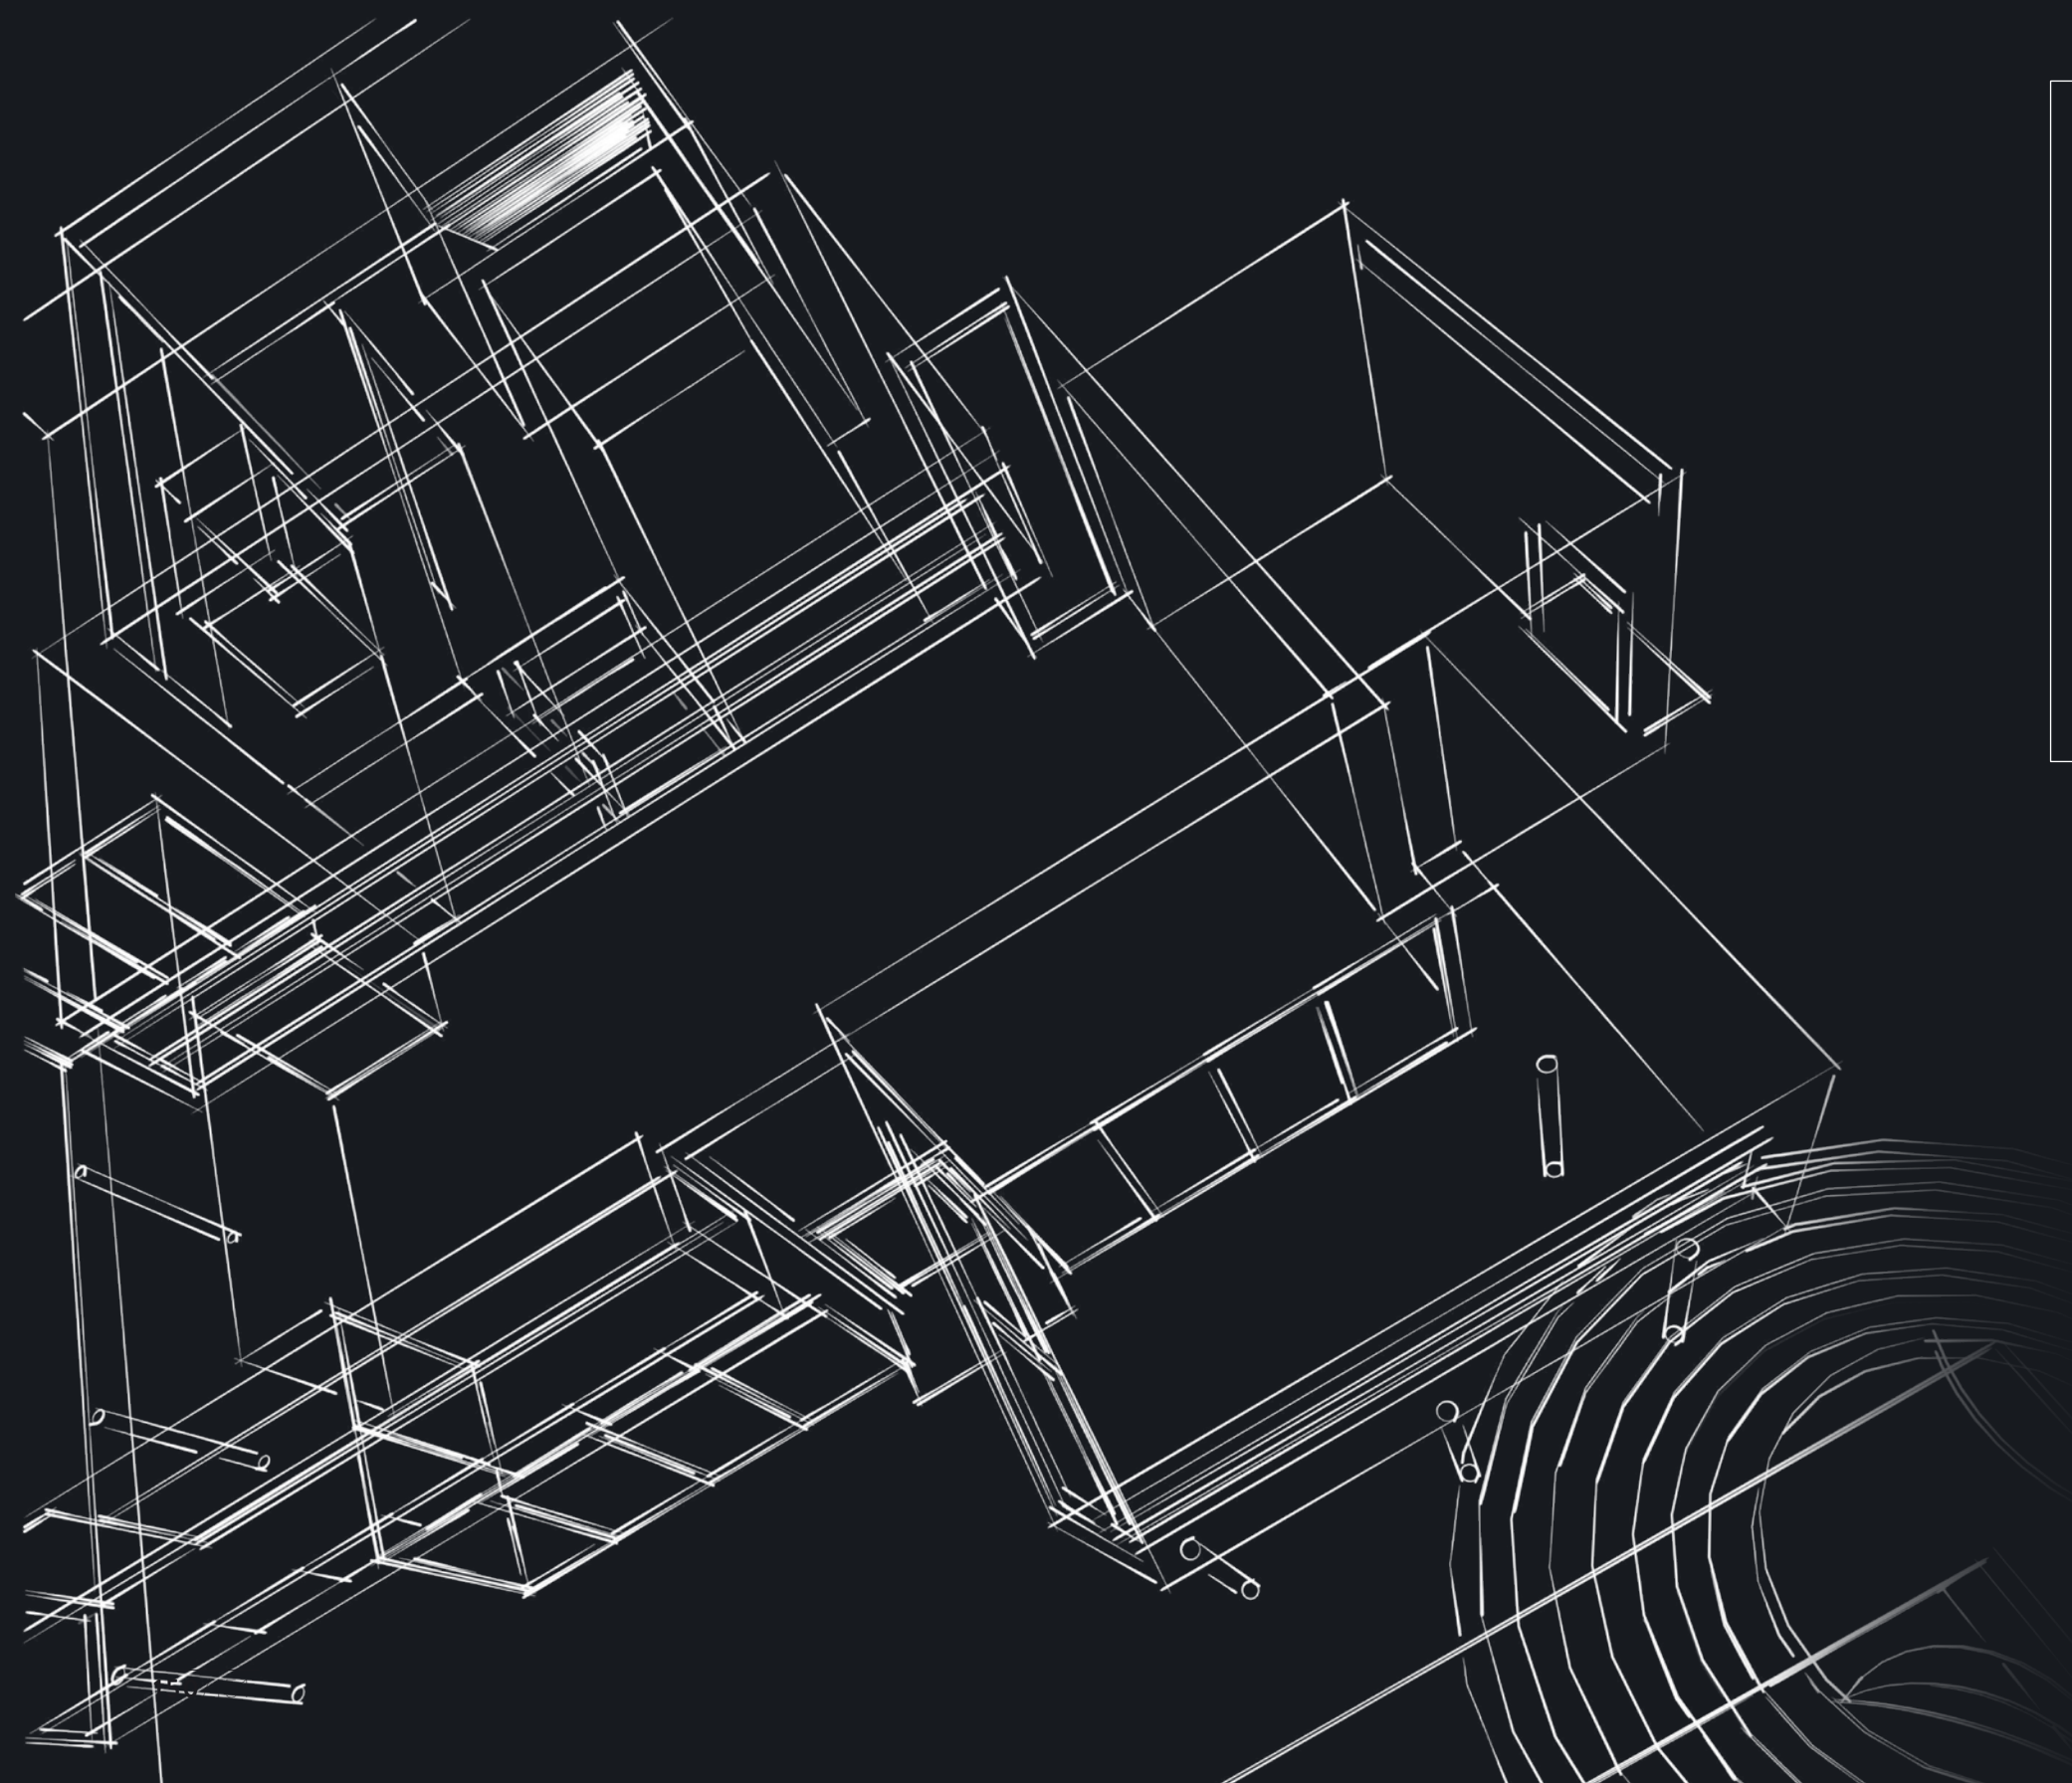

SPACES

L U T I O N S

ES – En KYRYA nos preocupamos de dar soluciones, aportando la versatilidad del mobiliario a medida a los espacios más complicados.

EN – In KYRYA we strive to provide solutions, which provide versatility of customised furniture for the most complicated of spaces.