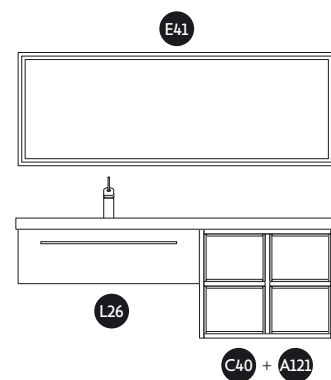

02

ES – Estructura Classic.
Tirador Fino Blanco Select Mate.
Encimera Durian grosor 5 cm.
Lavabo Roma. Espejo Arenado
Marco Led Ambiente. Acabado
Nogal Claro y Blanco Select
Mate.

EN – Classic Structure. Matt
Select white Slim handle. 5
cm. Durian countertop. Roma
basin. Sand-blasted mirror frame
ambient Led. Clear walnut finish
and Matt Select White.

FR – Classic Structure. Poignée
Fin Blanc Select Mat. Plan sans
vasque Durian épaisseur 5 cm.
Vasque Roma. Miroir Cadre
Depoli Led Ambiente. Finition
Noyer Clair et Blanc Select Mat.

IT – Struttura Classic. Maniglia
Fino Bianco Select Mate. Top
Durian spessore 5 cm. Lavabo
Roma. Specchio Sabbiato Marco
Led Ambiente. Finitura Noce
Chiaro e Bianco Select Mate.

PT – Estructura Classic. Puxador
Fino Branco Select Mate.
Bancada Durian com espessura
5 cm. Lavatório Roma. Espelho
Arenado Moldura Led Ambiente.
Acabamento Nogal Claro e
Branco Select Mate.