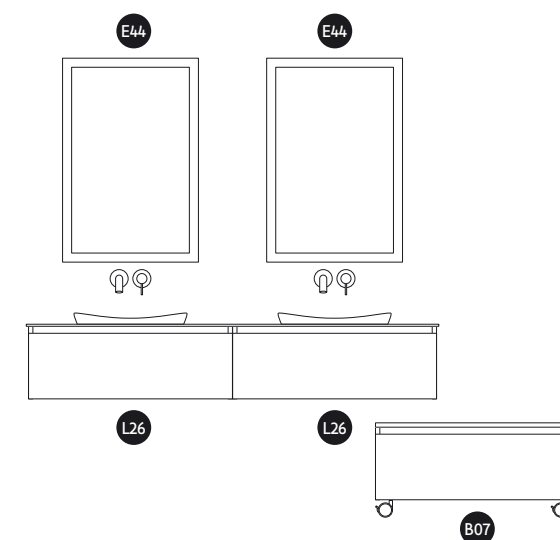

FR – Tiroirs avec guides synchronisés. Mouvement doux et silencieux. Facilité d'ouverture, idéal pour façades avec prise de main. Garantie de 60.000 cycles d'ouvertures et fermetures.

IT – Cassetti con guida sincronizzata, movimento leggero e silenzioso. Minimo sforzo di apertura, ideale per frontali con incavo. Garanzia di 60.000 cicli di apertura e chiusura.

PT – Gavetas com guia sincronizada. Movimento suave e silencioso com mínimo esforço de abertura. Ideal para frentes puxadores. Garantia de 60.000 ciclos de abertura e fecho.