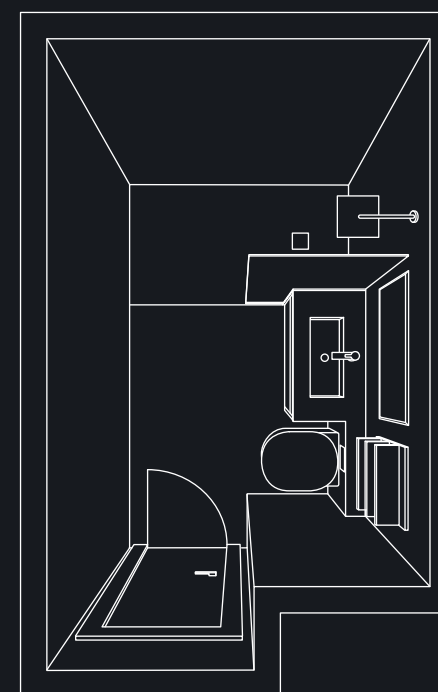

SPACES

L U T I O N S

ES – En KYRYA nos preocupamos de dar soluciones, aportando la versatilidad del mobiliario a medida a los espacios más complicados.

EN – In KYRYA we strive to provide solutions, which provide versatility of customised furniture for the most complicated of spaces.